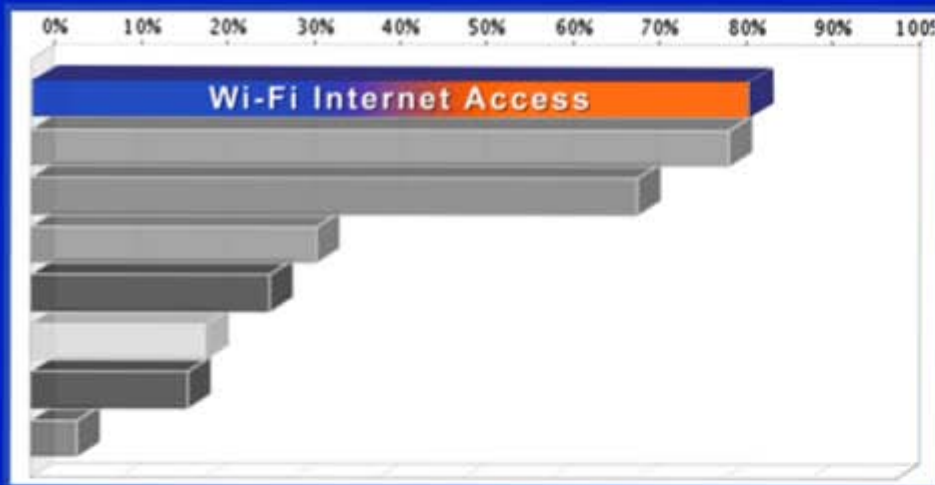

Wi-Fi Internet Access is the **#1 technology** demanded by apartment residents.*

*J Turner Research 2008

- **Wi-Fi Internet Access**
- Online Rent Payment
- Online Maintenance Requests
- Bundled Television/ Internet/ Phone
- Onsite Business Center
- In-Unit Security System
- Automated, 24 Hour Leasing Center
- Other (Please specify)

Choose Spot On!

- ➔ Largest provider of Wi-Fi Internet in the US multi-family market
- ➔ Fully designed, built, installed and maintained networks
- ➔ Intelligent enterprise grade equipment
- ➔ BEST High Speed Internet experience available
- ➔ Supports Wi-Fi enabled cellphones, Smartphones, gaming and other mobile devices
- ➔ World Class Customer Service
- ➔ CALEA* Compliant

*CALEA (Communications Assistance for Law Enforcement Act)
For further info visit www.fcc.gov/CALEA

Spot On Products

- Bulk Wi-Fi
- Student Housing
- Common Area Wi-Fi
- Transparent Bandwidth
- Managed Internet

Markets

- Multi-Family
- Students
- Condo
- Assisted Living
- Boutique
- Affordable Housing
- Hotels

No Worries. No Wires. No Waiting.^{TM}

Spot On
networks

Contact an Account Executive Today!

(877) 768.6687

sales@spotonnetworks.com

www.spotonnetworks.com